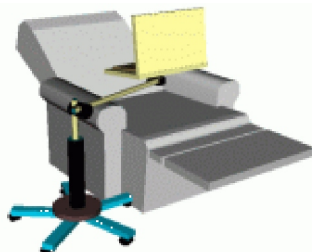

EasyChair WorkStation™ Division

Mack Bailey Enterprises

14475 State Route 93 S.

Logan, Ohio 43138

Ph/Fax 800-810-7890

info@easychairworkstation.com

www.EasyChairWorkStation.com